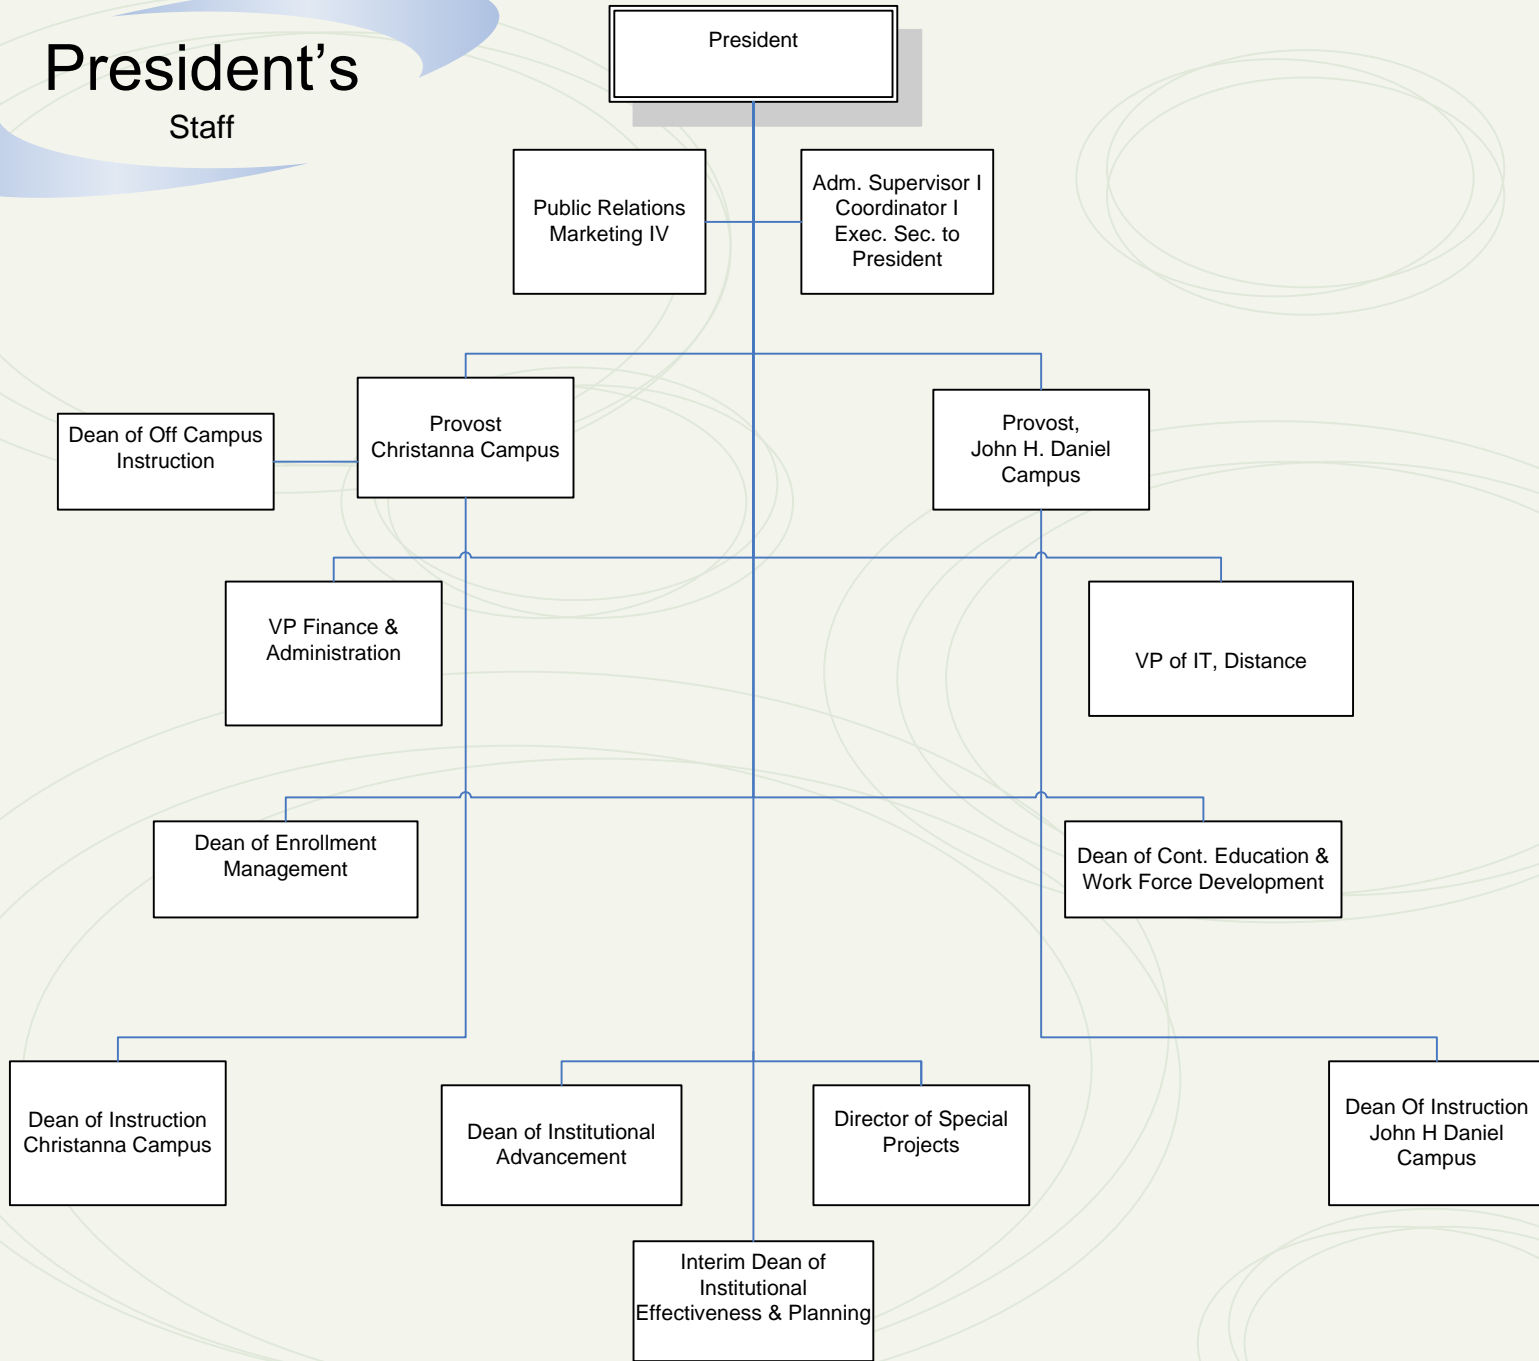

President's Staff

Vice President for
Adult Education
and Grants

In-School Youth
Director

Admin. & Office
Specialist III

Director of Middle
College

Admin. & Office
Specialist II

Admin. & Office
Specialist II

Middle College
Instructor

Middle College
Instructor, South
Boston

**Southside Virginia Community College
Organizational Chart
February 2008
(Exhibit #1)**