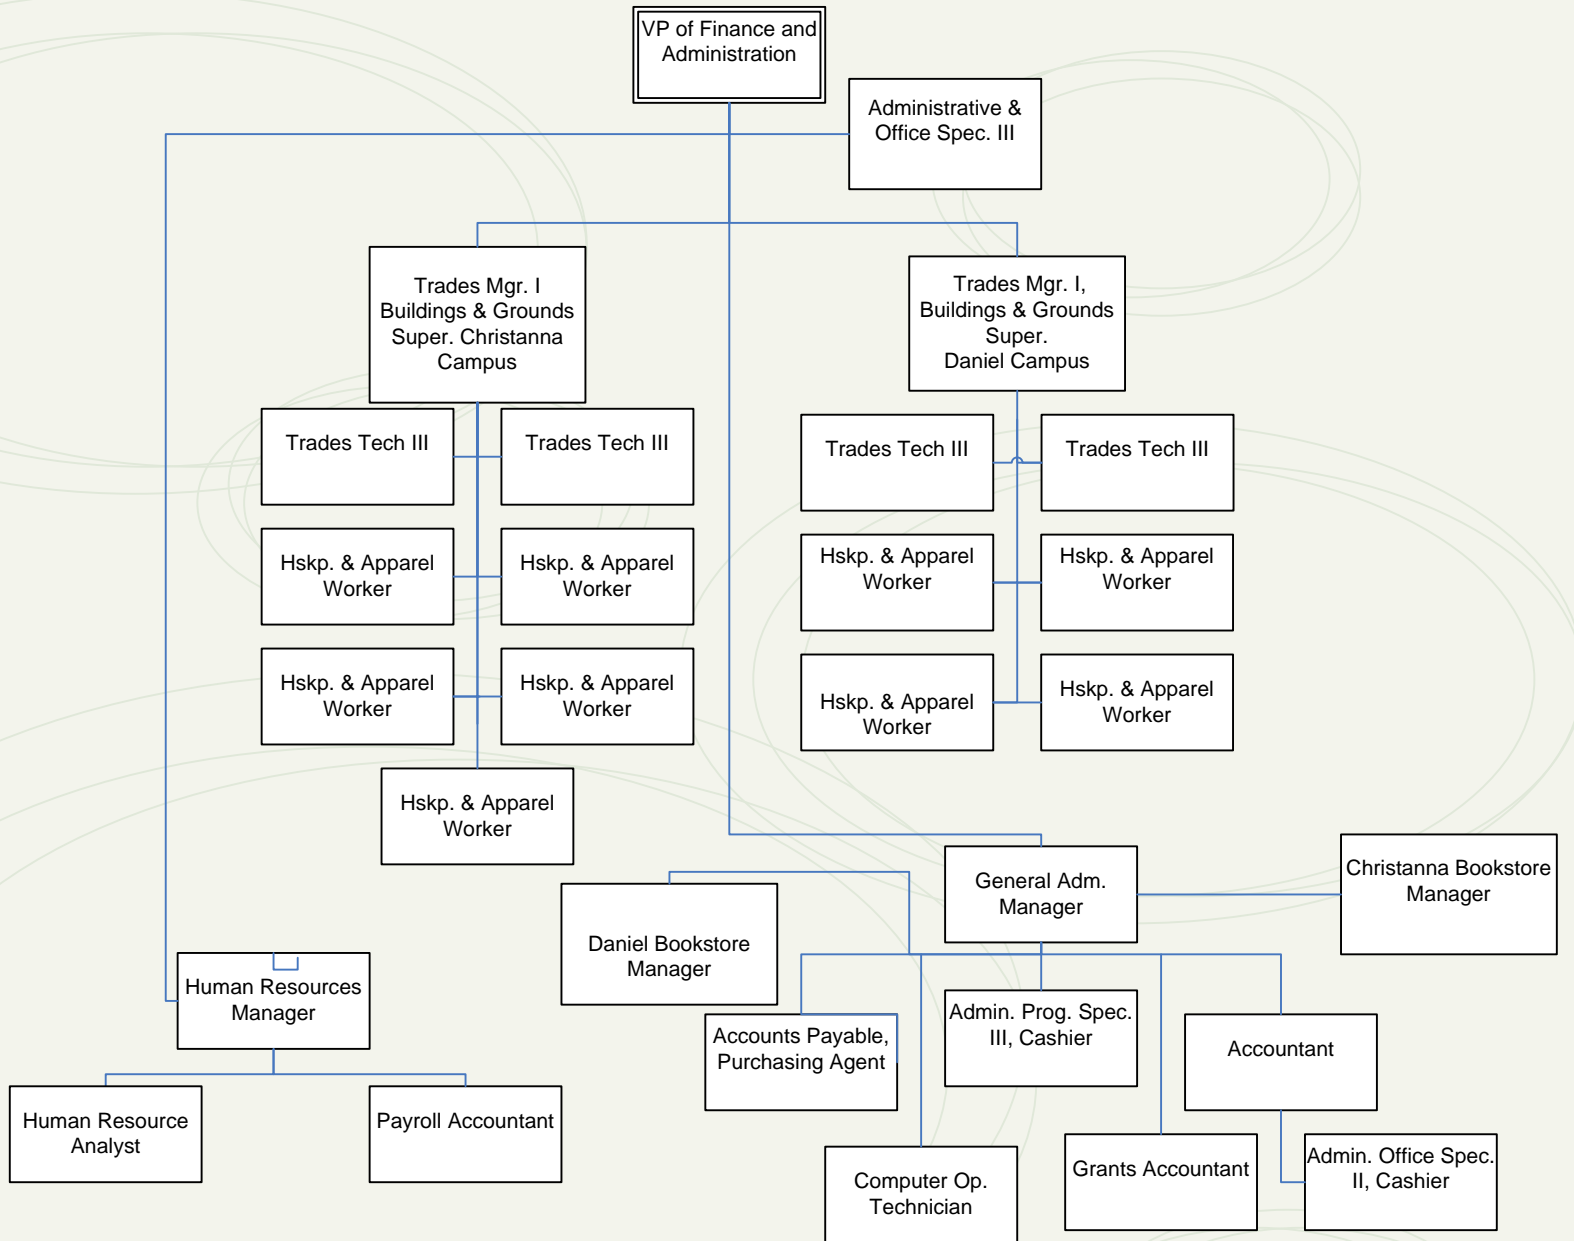

President's Staff

Vice President for
Adult Education
and Grants

In-School Youth
Director

Admin. & Office
Specialist III

Director of Middle
College

Admin. & Office
Specialist II

Admin. & Office
Specialist II

Middle College
Instructor

Middle College
Instructor, South
Boston

**Southside Virginia Community College
Organizational Chart
February 2008
(Exhibit #1)**